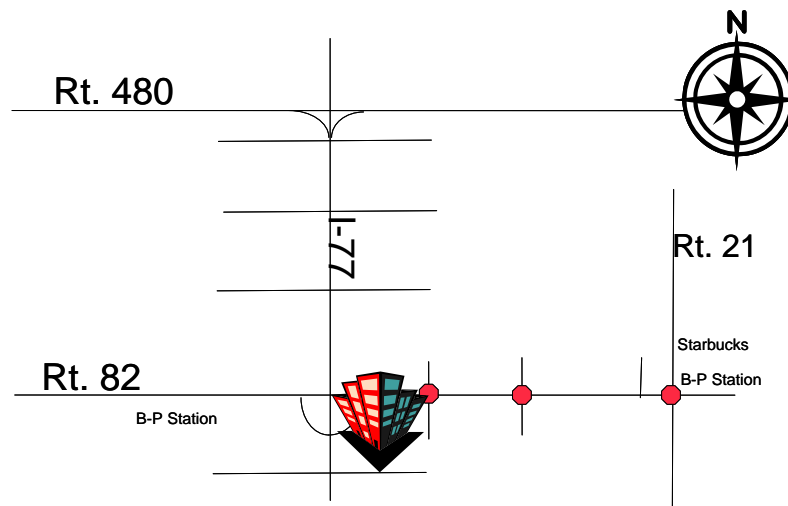

Directions to O.E. Strategies, Inc.

O.E. Strategies, Inc.
9200 S. Hills Blvd. Suite 140
Broadview Hts. OH 44147

From the North

I-77 South to Exit 149A (Brecksville/ Rt. 82 E exit)

Merge East onto **Rt. 82** – travel approximately ½ mile.

At the first stop light, turn right onto South Hills. We are located on the left in the building which has a FSN sign visible on the side of the building as you approach it.

Park in the parking lot located in front of the building. To find Suite 140, go past the elevators and turn right. The entrance to our suite is the last door on the left at the end of the hall.

From the South

I-77 North to Exit 149A (Brecksville/ Rt. 82 E exit)

Turn right onto **Rt. 82** – travel approximately ½ mile.

At the first stop light, turn right onto South Hills. We are located on the left in the building which has a FSN sign visible on the side of the building as you approach it.

Park in the parking lot located in front of the building. To find Suite 140, go past the elevators and turn right. The entrance to our suite is the last door on the left at the end of the hall.